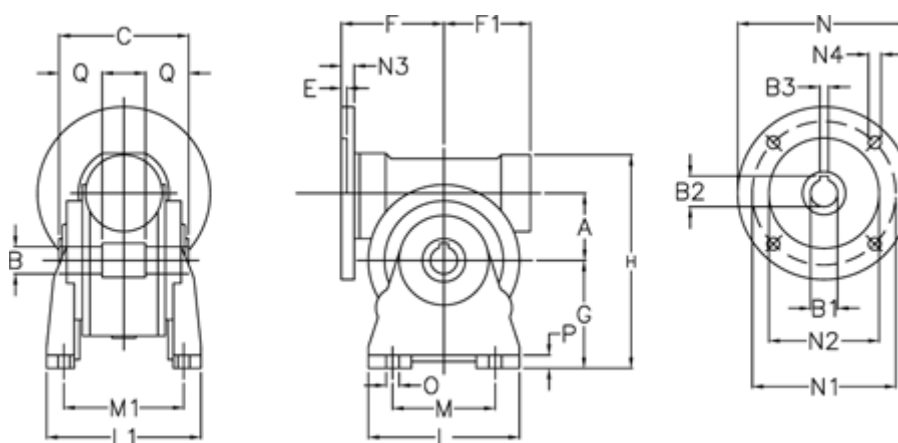

Data Sheet

Article number: 3918049024223

Description: Worm gear with st. steel hollow shaft
VF 49 EP-A-24- 63B14

Measures

a	= 49.5	F1	= 63	N1	= 75
B	= 25	g	= 82	N2	= 60
B1 E7	= 11	H	= 162	N3	= 7.0
B2	= 12.8	L	= 110	N4	= 6.0
B3 H9	= 4	L1	= 124.0	O	= 8.5
C	= 82	m	= 63	P	= 12
E	= 3.0	M1	= 98.5	Q	= 22.5
F	= 70	N	= 90		